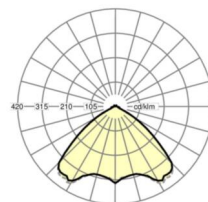

CHARACTERISTICS

Order number	18584304100
EAN number	4020863362448
Commodity code	94051190
Certification mark	IP 20, Protection class I, ENEC10 VDE, F, HACCP DIN10500/Food/IFS-application-related suitability/BRC, Indoor, CE
Impact resistance (IK rating)	IK03 (-20°C bis 35°C)
Ambient temperatur	ta -20°C to 35°C
Warranty period	5 years
State funding programs	BEG - Federal funding for efficient buildings (valid only for Germany)

ELECTRICAL ENGINEERING

Controller	Electronic driver (1 pcs.)
System output	53W
Mains voltage	230V/50Hz
Energy efficiency class/light source	C

LIGHTING TECHNOLOGY

Placement	LED, Colour rendering/Light colour CRI ≥ 80 / 4000K
Colour tolerance (MacAdam)	3SDCM
Photobiological safety (Luminaire)	RG1
Nominal luminous flux	9225lm
LED service life	50000h L80/B10 (Tq 35°C)
Luminaire luminous efficiency	175lm/W
Beam angle	105° (C0) / 105° (C90)
UGR lat./long.	23.6 / 23.9

MECHANICS

Housing colour	traffic white RAL 9016
Dimensions (LxWxH/DxH)	1531mm x 55mm x 37mm
Weight (net)	1.9kg
Type of installation	Mounting rail system installation

Dimensions

L	1531 mm	Length
B	55 mm	Width
H	37 mm	Height

DEEP-LINK

<https://www.regiolux.de/en/article/18584304100>

Reference	LED 9000lm 840
ηLB	100 %
Φ ↓/↑	98 % / 2 %
UGR lat./long.	23.6 / 23.9